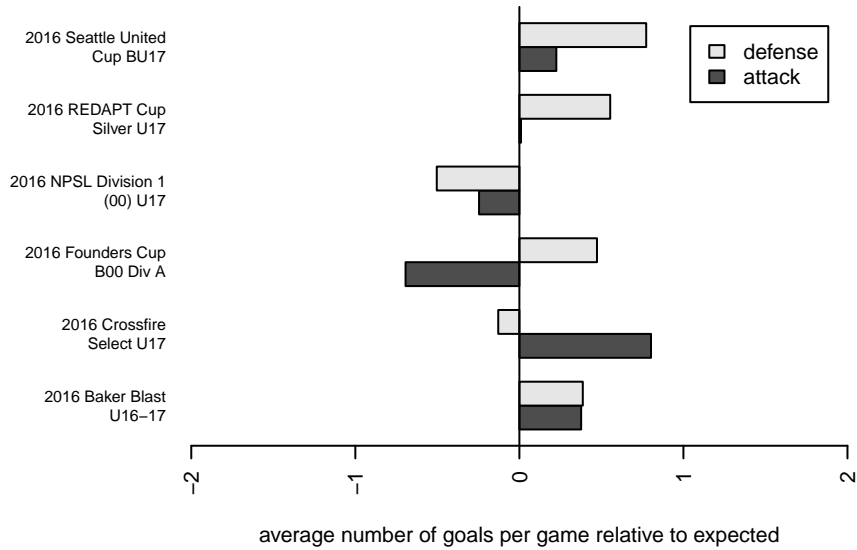

Seattle United Shoreline Blue B00

Seattle United Regional
 Shoreline, WA
 B00 total strength=1143
 attack=3.98 defense=2.71
 fall league = NPSL Div 1 (00) U17

alt names used:
 56 Seattle United B00 Shoreline Blue
 SU Shoreline B00 Blue
 Seattle United SH B00 Blue
 SEATTLE UNITED B00 SHORELINE BLUE (W
 Seattle United Shoreline B00 Blue
 Seattle United SH B00 Blue

Venues played:
 2016 Baker Blast U16-17
 2016 Seattle United Cup BU17
 2016 Crossfire Select U17
 2016 REDAPT Cup Silver U17
 2016 NPSL Division 1 (00) U17
 2016 Founders Cup B00 Div A

Seattle United Shoreline Blue B00
 Dots are actual minus expected GF (blue circles) and GA (red triangles).
 Blue line is smoothed change in attack strength. Red is smoothed change in defense strength.

**attack and defense variance (black dot)
relative to other teams
and top 10 in region**

**attack and defense rating
relative to others at age
and all opponents in last 13 months**

Performance relative to 13 month average