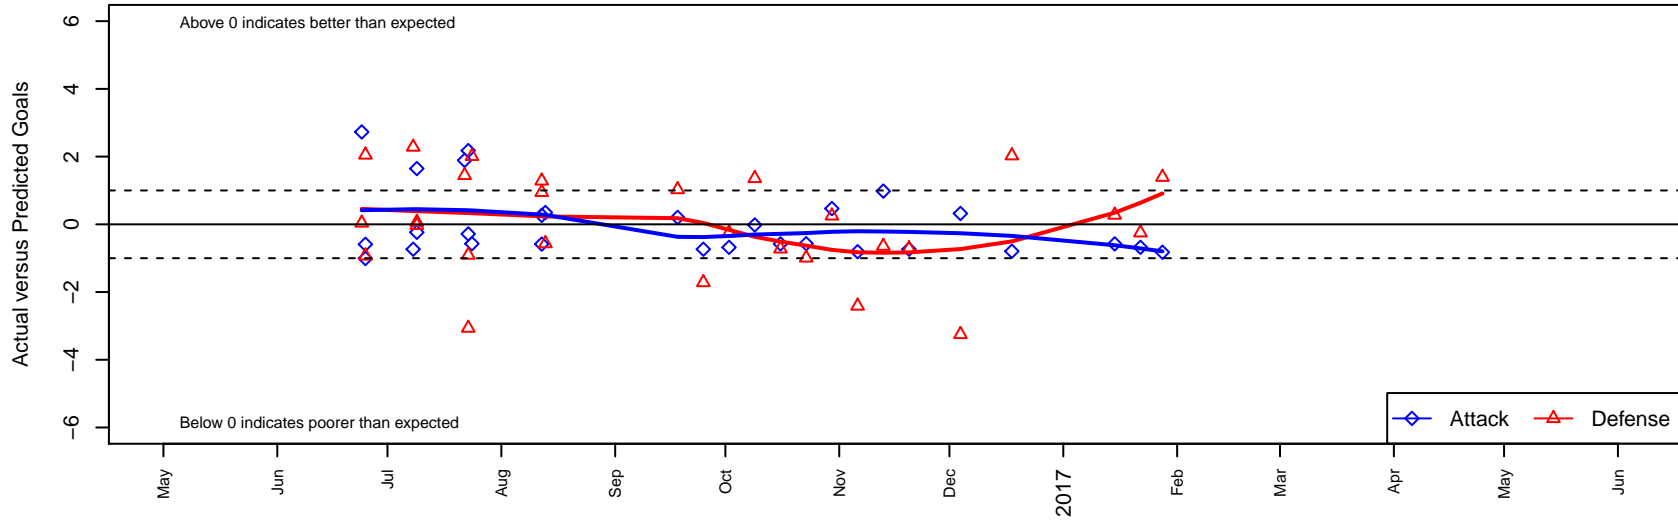

Seattle United Shoreline Blue B00

Seattle United Regional
 Shoreline, WA
 B00 total strength=1143
 attack=3.98 defense=2.71
 fall league = NPSL Div 1 (00) U17

alt names used:
 56 Seattle United B00 Shoreline Blue
 SU Shoreline B00 Blue
 Seattle United SH B00 Blue
 SEATTLE UNITED B00 SHORELINE BLUE (W
 Seattle United Shoreline B00 Blue
 Seattle United SH B00 Blue

Venues played:
 2016 Baker Blast U16-17
 2016 Seattle United Cup BU17
 2016 Crossfire Select U17
 2016 REDAPT Cup Silver U17
 2016 NPSL Division 1 (00) U17
 2016 Founders Cup B00 Div A

Seattle United Shoreline Blue B00
 Dots are actual minus expected GF (blue circles) and GA (red triangles).
 Blue line is smoothed change in attack strength. Red is smoothed change in defense strength.

**attack and defense variance (black dot)
relative to other teams
and top 10 in region**

**attack and defense rating
relative to others at age
and all opponents in last 13 months**

Performance relative to 13 month average