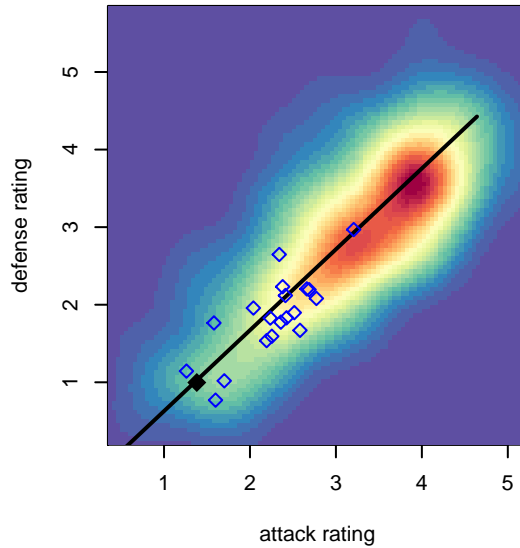

Seattle United Shoreline Blue B00

Seattle United Regional
 Shoreline, WA
 B00 total strength=1143
 attack=3.98 defense=2.71
 fall league = NPSL Div 1 (00) U17

alt names used:
 56 Seattle United B00 Shoreline Blue
 SU Shoreline B00 Blue
 Seattle United SH B00 Blue
 SEATTLE UNITED B00 SHORELINE BLUE (W
 Seattle United Shoreline B00 Blue
 Seattle United SH B00 Blue

Venues played:
 2016 Baker Blast U16-17
 2016 Seattle United Cup BU17
 2016 Crossfire Select U17
 2016 REDAPT Cup Silver U17
 2016 NPSL Division 1 (00) U17
 2016 Founders Cup B00 Div A

Seattle United Shoreline Blue B00
 Dots are actual minus expected GF (blue circles) and GA (red triangles).
 Blue line is smoothed change in attack strength. Red is smoothed change in defense strength.

**attack and defense variance (black dot)
relative to other teams
and top 10 in region**

**attack and defense rating
relative to others at age
and all opponents in last 13 months**

Performance relative to 13 month average