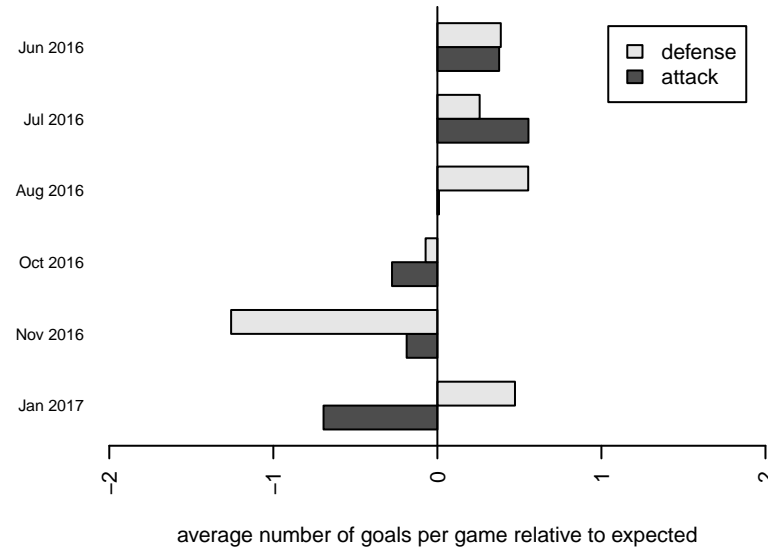

Performance relative to 13 month average