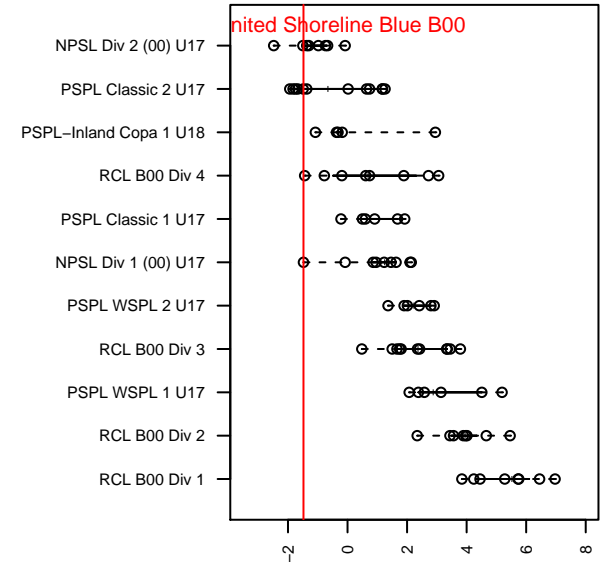

Seattle United Shoreline Blue B00

Seattle United Regional
 Shoreline, WA
 B00 total strength=1143
 attack=3.98 defense=2.71
 fall league = NPSL Div 1 (00) U17

alt names used:
 56 Seattle United B00 Shoreline Blue
 SU Shoreline B00 Blue
 Seattle United SH B00 Blue
 SEATTLE UNITED B00 SHORELINE BLUE (W
 Seattle United Shoreline B00 Blue
 Seattle United SH B00 Blue

Venues played:
 2016 Baker Blast U16-17
 2016 Seattle United Cup BU17
 2016 Crossfire Select U17
 2016 REDAPT Cup Silver U17
 2016 NPSL Division 1 (00) U17
 2016 Founders Cup B00 Div A

Seattle United Shoreline Blue B00
 Dots are actual minus expected GF (blue circles) and GA (red triangles).
 Blue line is smoothed change in attack strength. Red is smoothed change in defense strength.

**attack and defense variance (black dot)
relative to other teams
and top 10 in region**

**attack and defense rating
relative to others at age
and all opponents in last 13 months**

Performance relative to 13 month average